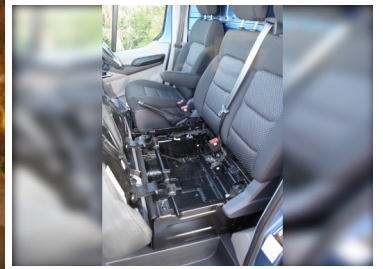

HTC Van Centre

2022 Maxus Deliver 9 LDV LH Panel Van

£POA

Engine: Diesel
Body: Van
Gearbox:
Colour: White
Mileage: 1

HTC Van Centre Croydon
93 Beddington Lane
Croydon
Surrey, CR0 4TD

COMPREHENSIVE HISTORY

Maxus Deliver 9 LH Panel Van Air conditioning, reversing sensors, cruise control, electric mirrors and windows, passenger airbag Load length 3413mm Load width between arches 1366mm Rear door height 1756mm