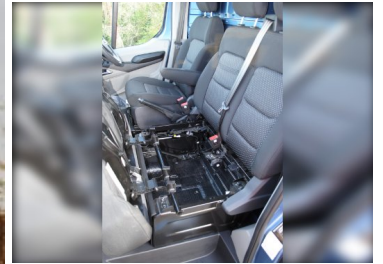

HTC Van Centre

2022 Maxus Deliver 9 LDV LH Panel Van

£POA

Engine: Diesel
Body: Van
Gearbox:
Colour: White
Mileage: 1

HTC Van Centre Croydon
93 Beddington Lane
Croydon
Surrey, CR0 4TD

COMPREHENSIVE HISTORY

Maxus Deliver 9 LH Panel Van Air conditioning, reversing sensors, cruise control, electric mirrors and windows, passenger airbag Load length 3413mm Load width between arches 1366mm Rear door height 1756mm